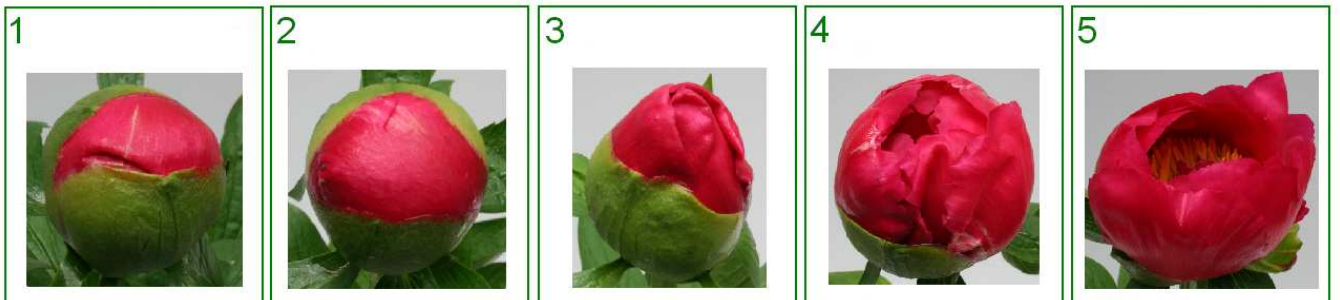

# Rijpheid/Stages of opening Paeonia

Sarah Bernhardt (buiten geteeld/outside grown)

Sarah Bernhardt (binnen geteeld/inside grown)

Karl Rosenfield

Kansas

# Rijpheid/Stages of opening Paeonia

Duchesse

Dr. Alexander Fleming

Flame

Red Charm