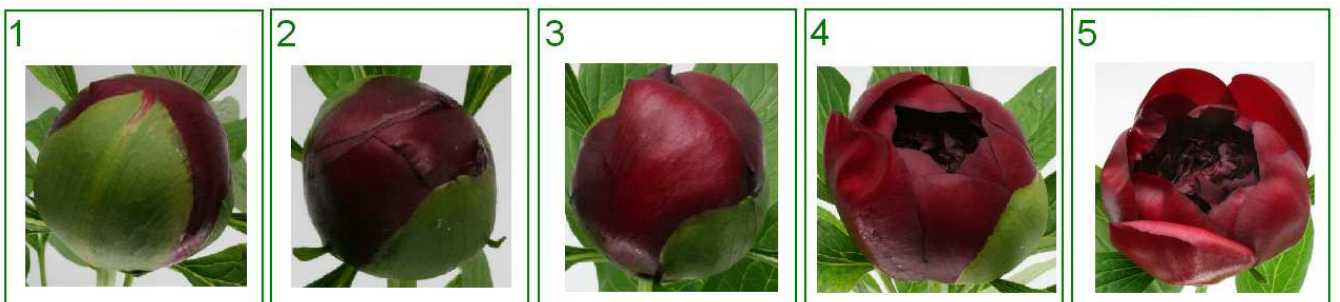

# Rijpheid/Stages of opening Paeonia

Duchesse

Dr. Alexander Fleming

Flame

Red Charm