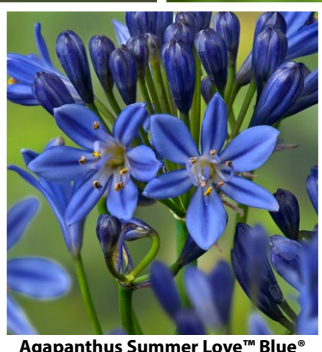

Pot Plant

Agapanthus Summer Love™ White®

Agapanthus Summer Love™ White®

Agapanthus Summer Love™ Blue®

Summer Love™ Blue®

Agapanthus

Summer Love™

Early flowering
Compact strong stem
Continue flowering through the summer
Guaranteed flowering